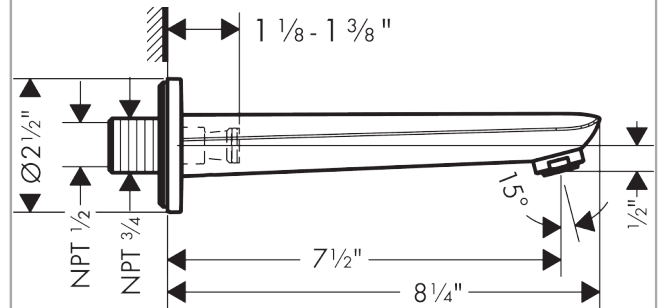

**Focus N
Tub Spout**

Finishes : **chrome** Part no. : **71320001**

Description

Features

- Solid brass

Item details

List Price \$ 99.00

Compliance

Product image

Scale drawing

Focus N

Tub Spout

Finishes : **chrome** Part no. : **71320001**

Exploded drawing

Year of production: >06/18

**Focus N
Tub Spout**

Finishes : **chrome** Part no. : **71320001**

Spare parts list

Year of production: >**06/18**

Pos.	Description	Part no.	Price	PU
1	O-ring 13x2	98128000	-	1
2	aerator M24x1 (30 l/min)	96512000	-	1