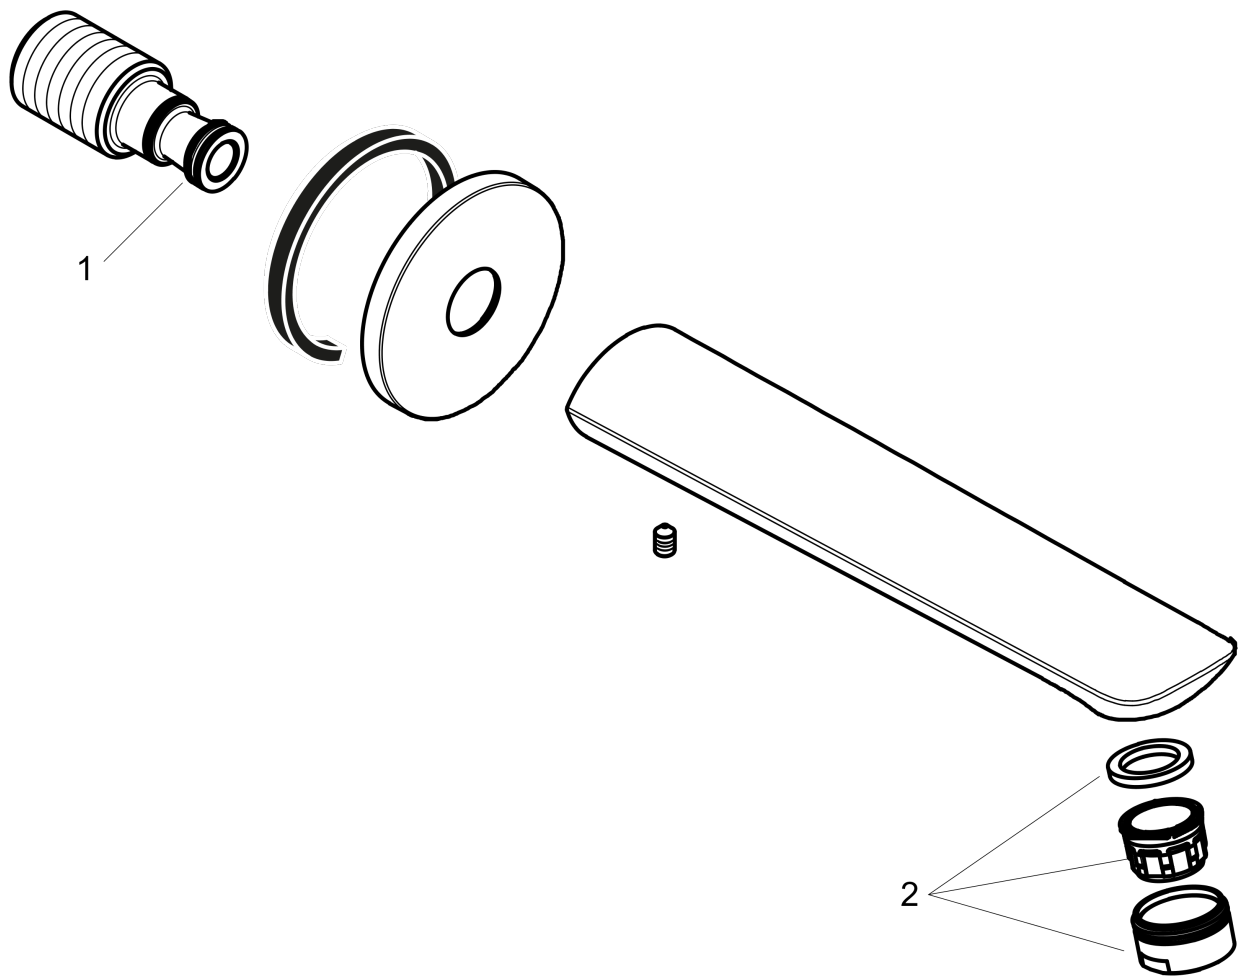

**Focus N
Tub Spout**

Finishes : **chrome** Part no. : **71320001**

Description

Features

- Solid brass

Item details

List Price \$ 99.00

Compliance

Product image

Scale drawing

Focus N

Tub Spout

Finishes : **chrome** Part no. : **71320001**

Exploded drawing

Year of production: >06/18

**Focus N
Tub Spout**

Finishes : **chrome** Part no. : **71320001**

Spare parts list

Year of production: >**06/18**

Pos.	Description	Part no.	Price	PU
1	O-ring 13x2	98128000	-	1
2	aerator M24x1 (30 l/min)	96512000	-	1